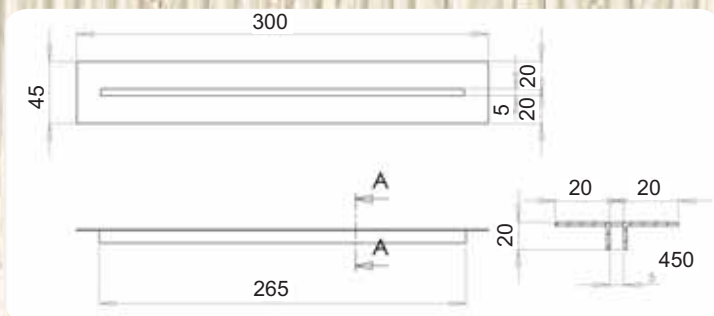

Call KIMBERLEY PRODUCTS™ on 03 9768 5777 or visit www.kimprod.com.au for more information.

Kitchen Bench Drains

Kitchen Bench Drains

Wedge Wire S/S Grate with Mounted Tray

Code	Size (mm)
KKD01	100 (w) x 450 (l)
KKD02	200 (w) x 450 (l)

Quattro Punched S/S Grate with Mounted Tray

Code	Size (mm)
KKD03	100 (w) x 450 (l)
KKD04	200 (w) x 450 (l)

Architectural Stainless Steel

Knife Slot

Knife Slot

Knife Slot S/S

Code	Size (mm)
KKK01	45 (w) x 300 (l)
KKK02	45 (w) x 450 (l)