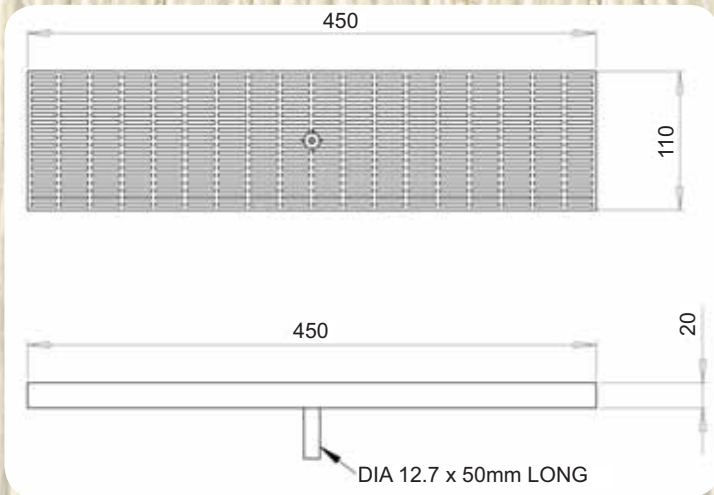

THE DESIGNER

EURO RANGE...

KIMBERLEY PRODUCTS™ *Euro* Range series of Kitchen Bench Drains and Knife block is the perfect solution for Architects and Kitchen Designers alike.

KIMBERLEY PRODUCTS™ has developed the Kitchen Bench Drain and Knife Slot to complement the designer trends for clean lines and functionality in the kitchen.

The ever increasing use of under slung sinks has developed an issue of drainage, due to lack of space in compact kitchens or the location of dishwashers next to the sinks. Installing the stylish bench drain stops the issue of pooling water and eliminates the stained rings left on solid bench tops from glasses.

This combined with the knife slot, you can remove the typical knife block which clutters the work space and keep a sleek look to your designer kitchen. Both products are easily installed into new kitchens as well as into existing bench tops.

Call KIMBERLEY PRODUCTS™ on 03 9768 5777 or visit www.kimprod.com.au for more information.

Kitchen Bench Drains

Kitchen Bench Drains

Wedge Wire S/S Grate with Mounted Tray

Code	Size (mm)
KKD01	100 (w) x 450 (l)
KKD02	200 (w) x 450 (l)

Quattro Punched S/S Grate with Mounted Tray

Code	Size (mm)
KKD03	100 (w) x 450 (l)
KKD04	200 (w) x 450 (l)

Architectural Stainless Steel

Knife Slot

Knife Slot

Knife Slot S/S

Code	Size (mm)
KKK01	45 (w) x 300 (l)
KKK02	45 (w) x 450 (l)

**When only the
Best will do...**

Optional Accessories

Bench Top Drain Flange

Code	Size (mm)
KKF01	100 (w) x 450 (l)
KKF02	200 (w) x 450 (l)

KIMBERLEY™

Established over 50 Years

5 Abbots Road,
Dandenong South, VIC 3175.

P: 03 9768 5777

F: 03 9768 5788

E: kimprod@kimprod.com.au

www.kimprod.com.au