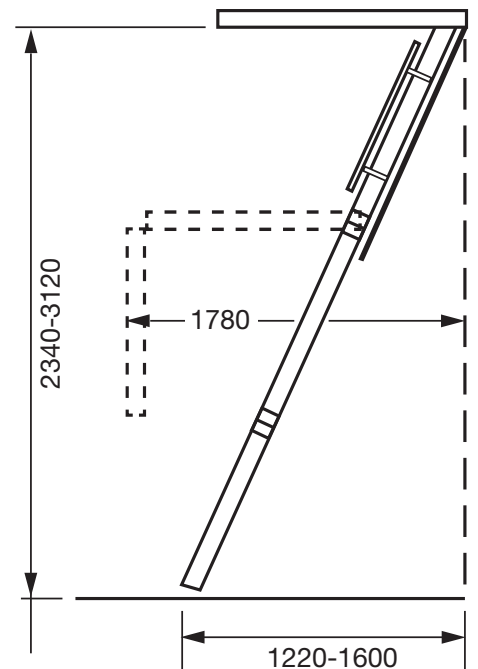

# PREMIER ATTIC LADDER

CODE: KASW12

Make accessing your roof space a breeze with the Kimberley Premier Attic Ladder.

Featuring gas struts for smooth operation and non-slip steps for extra stability, this ladder fits perfectly between standard 600mm ceiling joist centres. The plywood door panel is paintable to blend with your ceiling and the ladder feet grip the floor to provide a sturdy climbing platform.

## FEATURES

- Suits 2340 - 3120mm ceiling height
- Designed to fit standard 600 joist centres
- Aluminium U-channel section side rails and non-slip steps
- Smooth action gas struts
- Ply door panel with dust seal
- Includes upper hand rail (RH)
- Adjustable non-slip feet
- For light residential use only

## SPECIFICATIONS

- Order Code: KASW12
- Ceiling Height: 2340-3120mm
- Frame: 560 x 1350mm
- Rated Load: 150Kg

**KIMBERLEY™**

For more information:

(03) 9768 5777  
sales@kimprod.com.au  
www.kimprod.com.au