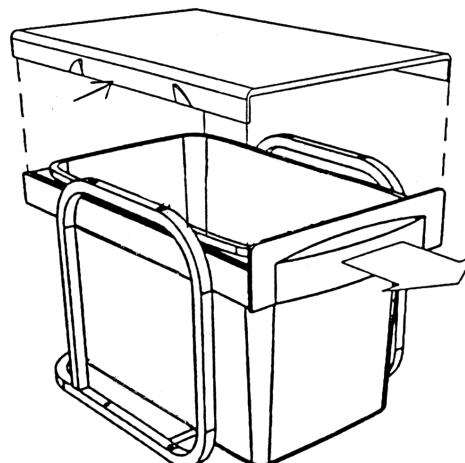

KIMBERLEY

Making quality products in Australia

Kimberley Products Pty Ltd

5 Abbots Road, Dandenong South, Vic 3175

Ph: (03) 9768 - 5777 Fax: (03) 9768 - 5788

www.kimprod.com.au

KRB15D 44 LITRE DIVIDED DOOR MOUNTED BIN INSTALLATION GUIDE

To remove top cover for cleaning, depress on one side at a time and lift.

If removing and re-installing divider, please ensure it is fitted securely at the top and at the inside base of the bin.

Unclip top latch on divider before inserting bin liners, push latch back onto divider to secure them.